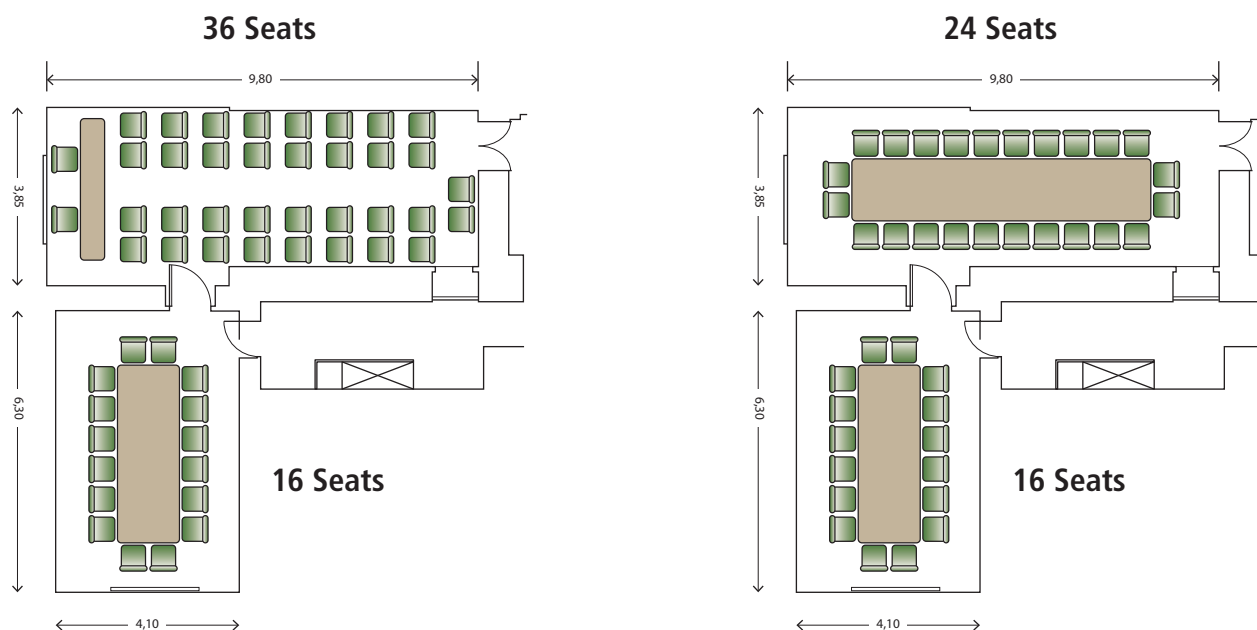

Congress Centre Valadier

Room Name	Total sqm.	Length m.	Width m.	Height	Theater	Boardroom
Cezanne	25	6,30	4,10	2,70	-	16
Van Gogh	33	9,60	3,50	2,70	36	24

Custom configuration available upon request

Features and Services